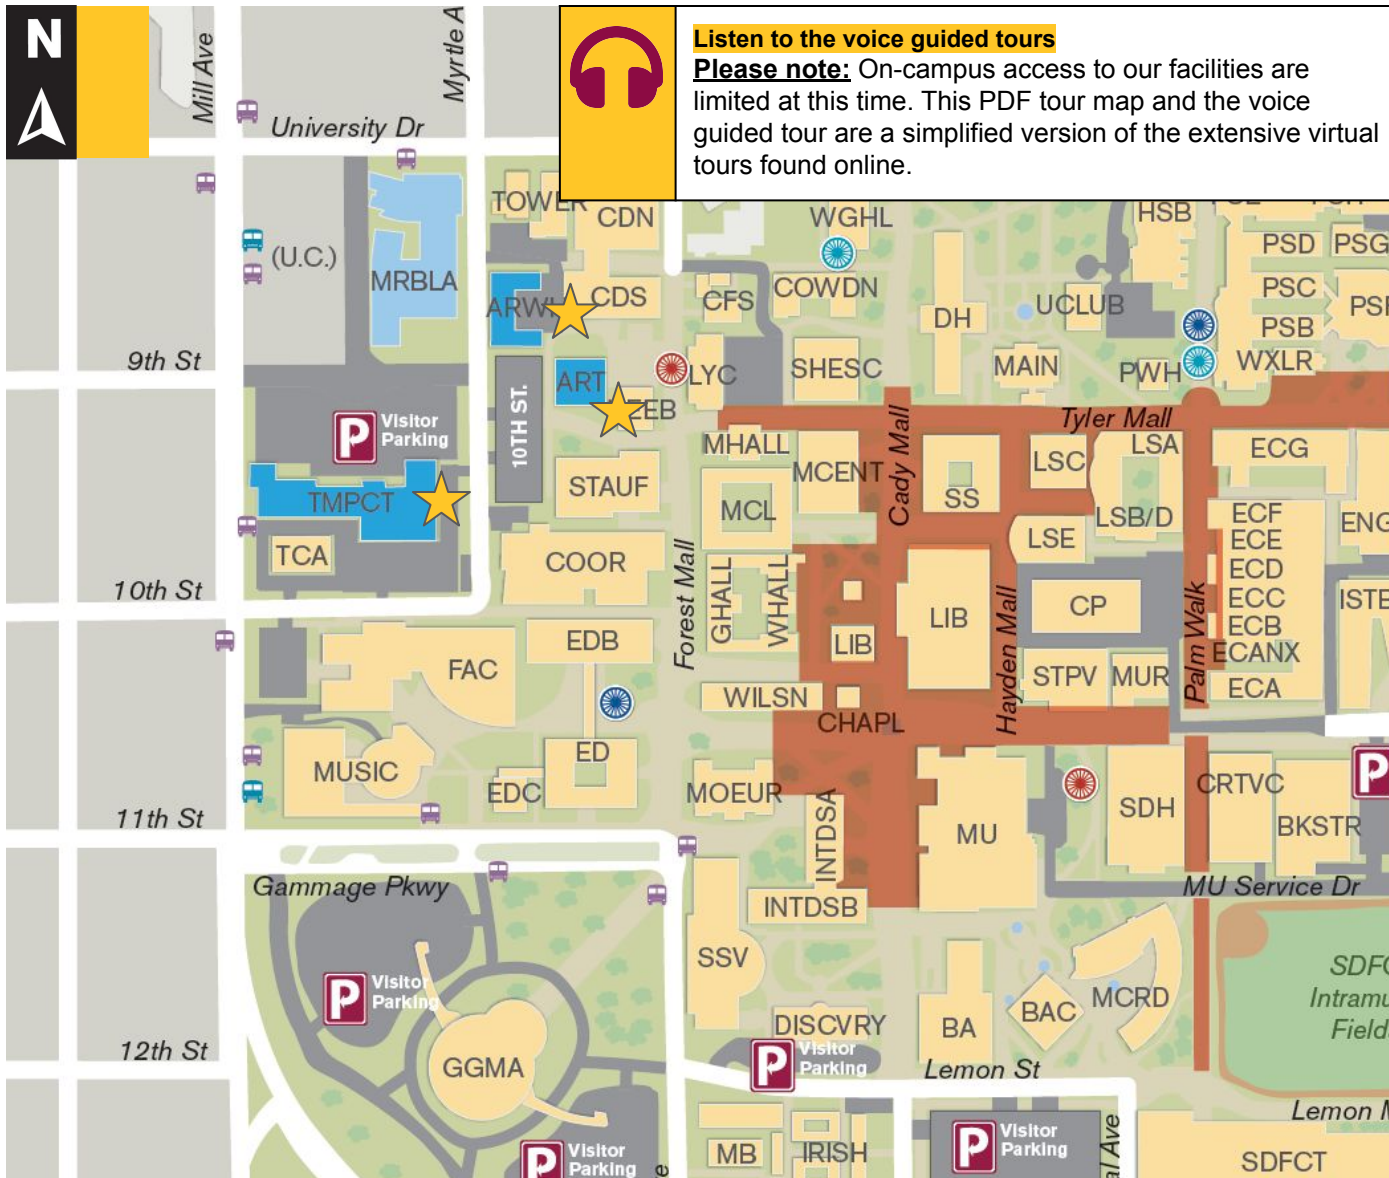

# ASU Tempe Campus School of Art

**Listen to the voice guided tours**  
**Please note:** On-campus access to our facilities are limited at this time. This PDF tour map and the voice guided tour are a simplified version of the extensive virtual tours found online.

**On the map:** The school's buildings are marked with a star.

- ARWH** Art Warehouse
- Woodshop (ARTWH 108) | Fibers (ARTWH 114) | Small Metals (ARTWH 130)
- ART** Art Building
- **Basement:** Ceramics Kiln Pad | Throwing Room (ART26D) | Glaze Room, Sculpture Room (ART26C) | Darkroom Photography (ART 20)
  - **First floor:** Administrative Office (ART 102) | Harry Wood Gallery (ART 120) | Sculpture (ART 132)
  - **Second floor:** Art History Lecture Hall (ART 220) | Art Education (ART 226)
  - **Third floor:** Honors Studio (ART 320A) | Life Painting (ART 326) | Painting (ART 320) | Intermedia (ART 301)
  - **Fourth floor:** Drawing 1 (ART 401) | Life Drawing (ART 420) | Lithography (ART 432)
- TMPCT** Tempe Center
- Fashion Illustration (TMPCT151) | Construction (TMPCT152)